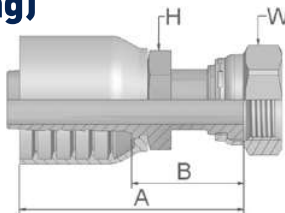

JC

Female ORFS Swivel – Straight Short

ISO 12151-1 – SWSA
SAE J516 – ORFS

Part Number	Hose I.D.				Thread UNF	A mm	B mm	H mm	W mm
	DN	Inch	Size	mm					
1JC43-6-6	10	3/8	-6	9.5	11/16x16	49	23	11/16	13/16
1JC43-8-8	12	1/2	-8	12.7	13/16x16	56	24	13/16	15/16
1JC43-10-8	12	1/2	-8	12.7	1x14	58	26	15/16	1-1/8
1JC43-10-10	16	5/8	-10	15.9	1x14	63	27	15/16	1-1/8
1JC43-12-12	19	3/4	-12	19.1	1 3/16x12	68	31	1 1/8	1 3/8
1JC43-16-12	19	3/4	-12	19.1	1 7/16x12	72	35	1 3/8	1 5/8
1JC43-16-16	25	1	-16	25.4	1 7/16x12	80	39	1 3/8	1 5/8

JS

ORFS Swivel Female (Long)

ISO 12151-1-SWSB
SAE J516 – ORFS

Part Number	Hose I.D.				Thread UNF	A mm	B mm	H mm Inch	W mm Inch
	DN	Inch	Size	mm					
1JS43-10-10	16	5/8	-10	15.9	1x14	78	42	15/16	1 1/8

Approved **fitting series** for hose types, depending on size: Also available in stainless steel. Details can be found in CAT 4400.1/UK