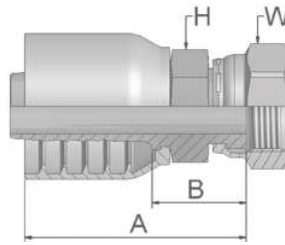

JC

Female ORFS Swivel – Straight Short

ISO 12151-1 – SWSA
SAE J516 – ORFS

Part Number	Hose I.D.				Thread UNF	A mm	B mm	H mm	W mm
	DN	Inch	Size	mm					
1JC43-6-6	10	3/8	-6	9.5	11/16x16	49	23	11/16	13/16
1JC43-8-8	12	1/2	-8	12.7	13/16x16	56	24	13/16	15/16
1JC43-10-8	12	1/2	-8	12.7	1x14	58	26	15/16	1-1/8
1JC43-10-10	16	5/8	-10	15.9	1x14	63	27	15/16	1-1/8
1JC43-12-12	19	3/4	-12	19.1	1 3/16x12	68	31	1 1/8	1 3/8
1JC43-16-12	19	3/4	-12	19.1	1 7/16x12	72	35	1 3/8	1 5/8
1JC43-16-16	25	1	-16	25.4	1 7/16x12	80	39	1 3/8	1 5/8

JS

ORFS Swivel Female (Long)

ISO 12151-1-SWSB
SAE J516 – ORFS

Part Number	Hose I.D.				Thread UNF	A mm	B mm	H mm Inch	W mm Inch
	DN	Inch	Size	mm					
1JS43-10-10	16	5/8	-10	15.9	1x14	78	42	15/16	1 1/8

Approved **fitting series** for hose types, depending on size: Also available in stainless steel. Details can be found in CAT 4400.1/UK